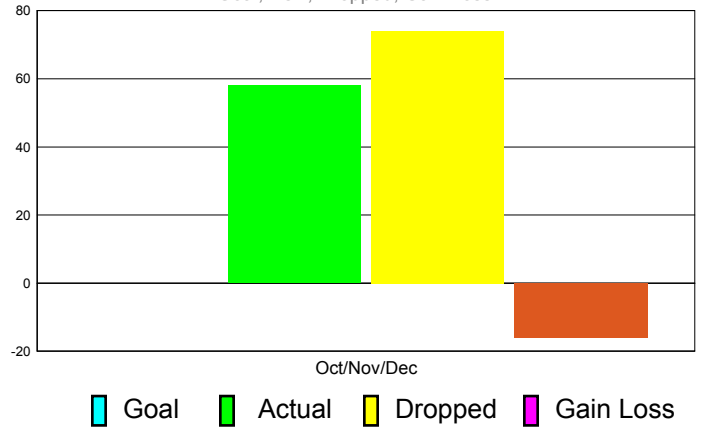

Membership Results 2011-2012

Goal, New, Dropped, Gain/Loss